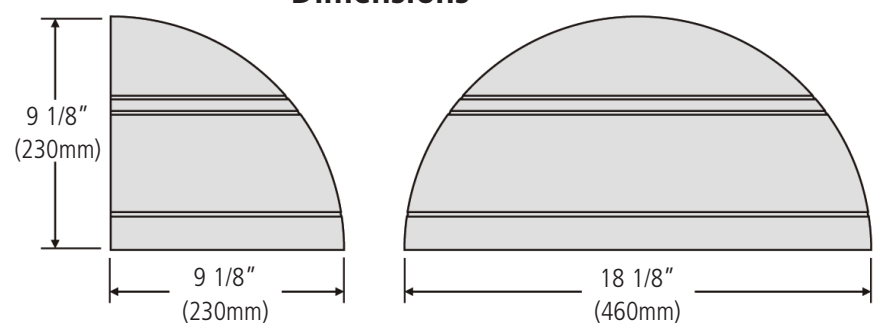

ARCHITECTURAL WALL MOUNT SERIES

ARCHITECTURAL WALL MOUNT SERIES (AWMQS)

Quarter Sphere Shape

General Specifications

- UL listed for wet location.
- IMB (Intelligent Mounting Bracket), easy one-person installation, features a universal mounting plate standard with level device for accurate installation.
- Two piece heavy duty die cast housing.
- Heat and Impact resistant tempered glass lens.
- Dark bronze powder coat paint finish standard. Custom colors available on request.
- Silicone rubber gasket included.
- One piece anodized aluminum reflector for optimum efficiency.
- Max 175W for MH and 150W for HPS. CFL 26, 32, 42W
- Stainless Steel external hardware.
- Two different light distributions: Forward Throw and Wide Throw.

Specification

Dimensions

Line Drawing (AWMQS)

Installation Instructions

Unlike other fixtures which require more than two people to install, our IMB (Intelligent Mounting Bracket) helps you to save time and money.

With its light, small and user friendly bracket, you can install this fixture easily with only one person. Meanwhile, you can check the leveling by using the integrated level bubble on the mounting bracket.