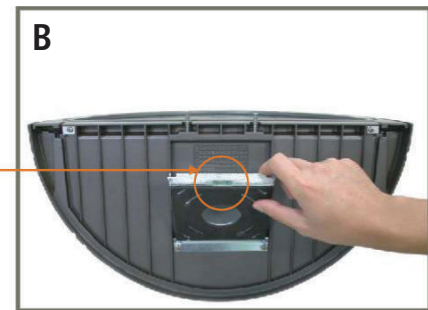

ARCHITECTURAL WALL MOUNT SERIES

ARCHITECTURAL WALL MOUNT SERIES (AWMQS)

Quarter Sphere Shape

General Specifications

- UL listed for wet location.
- IMB (Intelligent Mounting Bracket), easy one-person installation, features a universal mounting plate standard with level device for accurate installation.
- Two piece heavy duty die cast housing.
- Heat and Impact resistant tempered glass lens.
- Dark bronze powder coat paint finish standard. Custom colors available on request.
- Silicone rubber gasket included.
- One piece anodized aluminum reflector for optimum efficiency.
- Max 175W for MH and 150W for HPS. CFL 26, 32, 42W
- Stainless Steel external hardware.
- Two different light distributions: Forward Throw and Wide Throw.

Specification

Dimensions

Line Drawing (AWMQS)

Installation Instructions

Unlike other fixtures which require more than two people to install, our IMB (Intelligent Mounting Bracket) helps you to save time and money.

With its light, small and user friendly bracket, you can install this fixture easily with only one person. Meanwhile, you can check the leveling by using the integrated level bubble on the mounting bracket.

A
Uninstall the mounting bracket from fixture base plate by unscrewing the 2 hex socket studs.

Leveling Device

B
Remove the mounting bracket.

Leveling Device

C
Level the bracket to intended height, install the bracket on the wall.