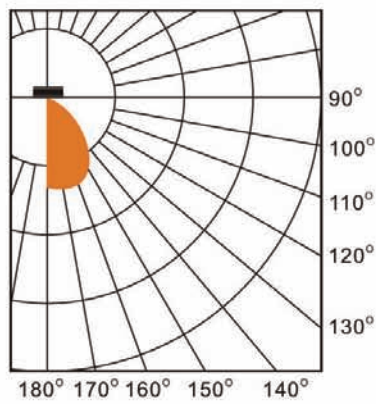

Wide Throw (WT)