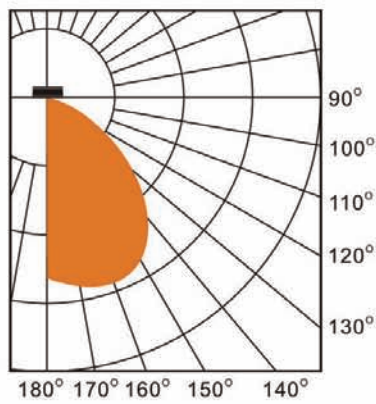

Three Optical Systems

North Star architectural luminaires are engineered to sustain a lifetime of tough environmental conditions.

The architectural wall mount series provides three optical solutions to cover all your lighting requirements.

Forward Throw (FT)