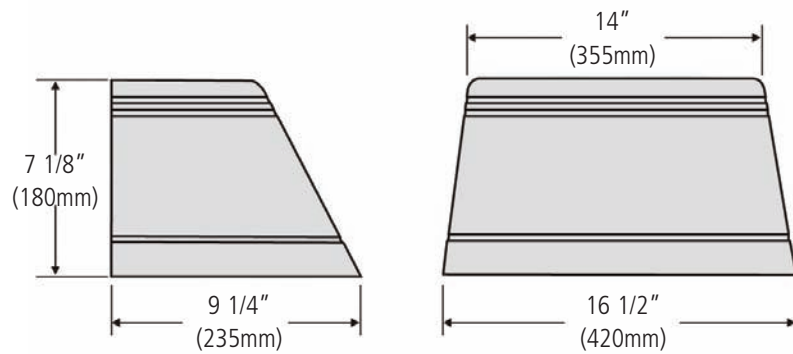

D
Lift the fixture up and tilt slightly toward the wall mounted bracket as shown in figure D, hook the fixture base plate with the mounting bracket.

E
Tighten screws.

AWMT

Dimensions

AWMHM

Three Optical Systems