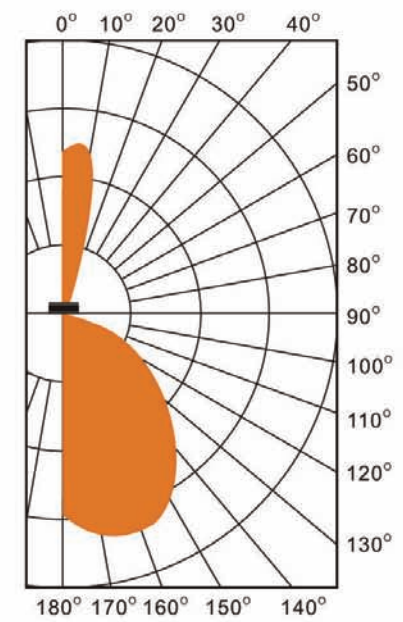

Up & Down (U&D)

REFLECTOR	AWMT	AWMQS	AWMHM
Forward Throw (FT)	●	●	●
Wide Throw (WT)	●	●	●
Up & Down (U&D)			●