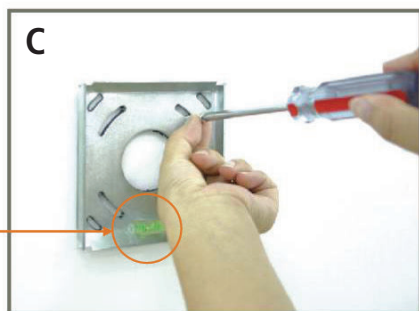

Specification

Dimensions

Line Drawing (AWMQS)

Installation Instructions

Unlike other fixtures which require more than two people to install, our IMB (Intelligent Mounting Bracket) helps you to save time and money.

With its light, small and user friendly bracket, you can install this fixture easily with only one person. Meanwhile, you can check the leveling by using the integrated level bubble on the mounting bracket.

A
Uninstall the mounting bracket from fixture base plate by unscrewing the 2 hex socket studs.

Leveling Device

B
Remove the mounting bracket.

Leveling Device

C
Level the bracket to intended height, install the bracket on the wall.

D
Lift the fixture up and tilt slightly toward the wall mounted bracket as shown in figure D, hook the fixture base plate with the mounting bracket.

E
Tighten screws.

AWMT

Dimensions

AWMHM

Three Optical Systems