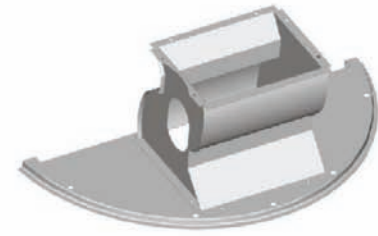

Up & Down (U&D)

REFLECTOR	AWMT	AWMQS	AWMHM
Forward Throw (FT)	●	●	●
Wide Throw (WT)	●	●	●
Up & Down (U&D)			●