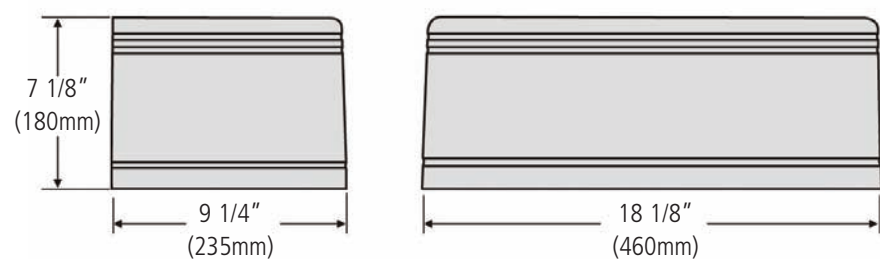

D
Lift the fixture up and tilt slightly toward the wall mounted bracket as shown in figure D, hook the fixture base plate with the mounting bracket.

E
Tighten screws.

AWMT

Dimensions

AWMHM

Three Optical Systems