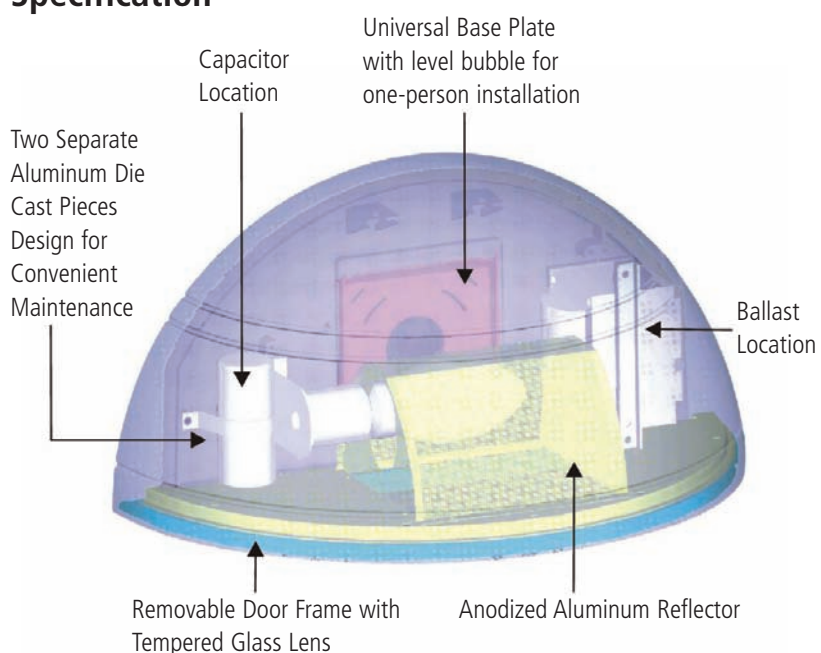

ARCHITECTURAL WALL MOUNT SERIES

ARCHITECTURAL WALL MOUNT SERIES (AWMQS)

Quarter Sphere Shape

General Specifications

- UL listed for wet location.
- IMB (Intelligent Mounting Bracket), easy one-person installation, features a universal mounting plate standard with level device for accurate installation.
- Two piece heavy duty die cast housing.
- Heat and Impact resistant tempered glass lens.
- Dark bronze powder coat paint finish standard. Custom colors available on request.
- Silicone rubber gasket included.
- One piece anodized aluminum reflector for optimum efficiency.
- Max 175W for MH and 150W for HPS. CFL 26, 32, 42W
- Stainless Steel external hardware.
- Two different light distributions: Forward Throw and Wide Throw.

Specification

Dimensions

Line Drawing (AWMQS)

Installation Instructions

Unlike other fixtures which require more than two people to install, our IMB (Intelligent Mounting Bracket) helps you to save time and money.

With its light, small and user friendly bracket, you can install this fixture easily with only one person. Meanwhile, you can check the leveling by using the integrated level bubble on the mounting bracket.